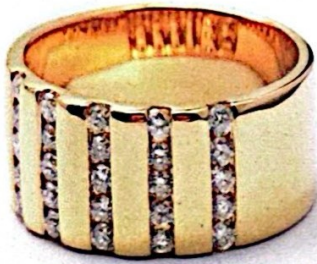

SYMMETRY
JEWELLERY VALUATION SPECIALISTS

**CERTIFICATE
OF VALUATION**

Name:
CC Woden
Address:
Shop 2 Bonner House
5 Neptune St
Woden ACT 2606

Valuation No:
149215
Date:
17/12/2025
On behalf of:
CC Woden

This valuation has been prepared for the sole purpose of:
Retail replacement at a mid level bricks & mortar store

Value:
Twelve Thousand One Hundred Dollars
\$12,100.00

Description:
Ref # 024000260251

18ct yellow gold 25 stone Diamond ring. 25 round brilliant cut Diamonds channel set in 5 rows in a soft edge flat 11.58 - 10.86mm band.

Diamonds
25 @ 2.10mm = 1.00ct G SI-P1

Total ring weight = 16.06 grams
Manufacture - Cast

KYM HUGHES

F.G.A., F.G.A.A., Dip D.T. Dip Val
NCJV Registered Valuer Reg Q151
Diploma of Applied Gemmology (Valuation)
Diploma of Diamond Technology,
Gemmologist