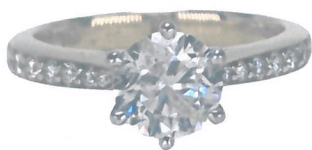

Name: Cliffview Pty LTD                      Valuation Number: 000158  
 Address: Shop 5/27 Evans Street              Date: 22/09/2025  
                  Maroochydore 4558

Items details: 059700000857

18ct white and yellow gold seventeen stone diamond ring. One round brilliant cut diamond is six claw set in the centre in a white gold carved setting. The band is yellow gold is bead set with sixteen round brilliant cut diamonds, eight down each shoulder. The band has upswept open shoulders measuring 1.63 – 2.63mm and has a flat profile.

**Diamond:**

- 1 @ 6.36 x 6.37mm = 1.00cts estimated weight, J colour/ P2 clarity
- 8 @ 1.10 – 1.30mm = 0.08cts estimated weight, I colour/ SI2 – P1 clarity
- 8 @ 1.50 – 1.60mm = 0.12cts estimated weight, I colour/ SI2 -P1 clarity

Manufacture: Cast and hand assembled, stamped "750", "K" and "WB"

Weight: 3.96 grams

**Value:** \$10,000 AUD (Ten thousand dollars).

**VALUATION CERTIFICATE DISCLAIMER:** This valuation is not suitable for any purpose other than the purpose(s) stated above and should not be relied on by any entity besides the addressee, unless specifically noted. This valuation is subject to the disclaimer printed on the back of this document.