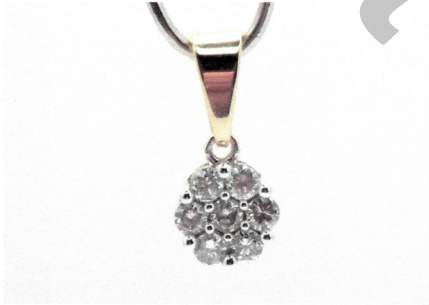

SYMMETRY
JEWELLERY VALUATION SPECIALISTS

**CERTIFICATE
OF VALUATION**

Name:

CC Liverpool

Address:

5/1 Sappho Rd
Warwick Farm
NSW 2170

Valuation No:

148954

Date:

9/12/2025

On behalf of:

CC Liverpool