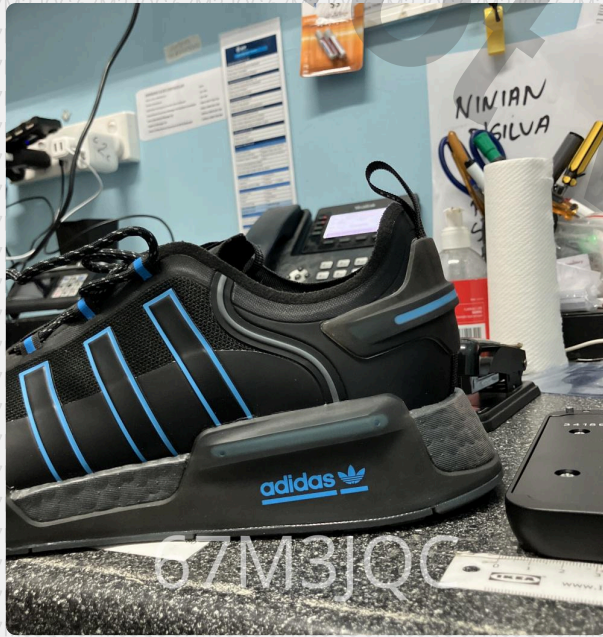

entrupe

CERTIFICATE OF AUTHENTICITY

Certificate Holder **Cash Converters** ✓

Brand **Adidas**

Certificate Link cert.entrupe.com/67M3JQC

Certificate Issued At **Mar 01 2025 00:09 UTC**

Style **HQ6637**

Size **14**